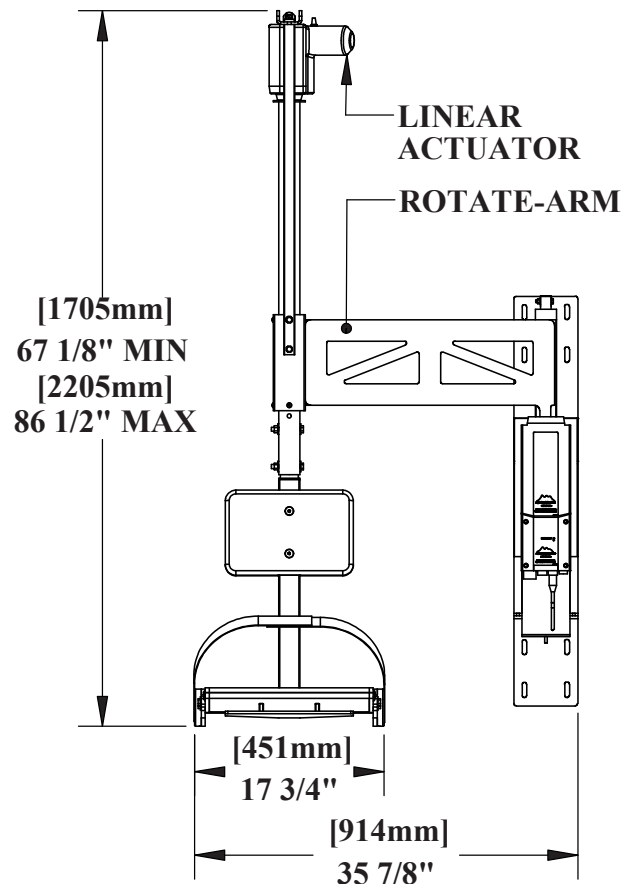

The Aquatic Bathtub Lift Elite or ABLE is a wall mounted bathtub lift.

It provides those that need added assistance the ability and security to use their bathtub easily and comfortably.

The manually pivoting seat provides complete control on where you enter the tub and is thin enough to allow you to get as deep into your tub as possible.

### Features:

- 300 lb (136 kg) weight capacity
- Powdercoated stainless steel construction
- Rechargeable battery operation including charger
- Submersible 4 button remote
- Folding seat with seatbelt
- Requires little to no assistance to operate
- Maximum tub height 22"
- Limited lifetime warranty
- Five year pro-rated electronics warranty